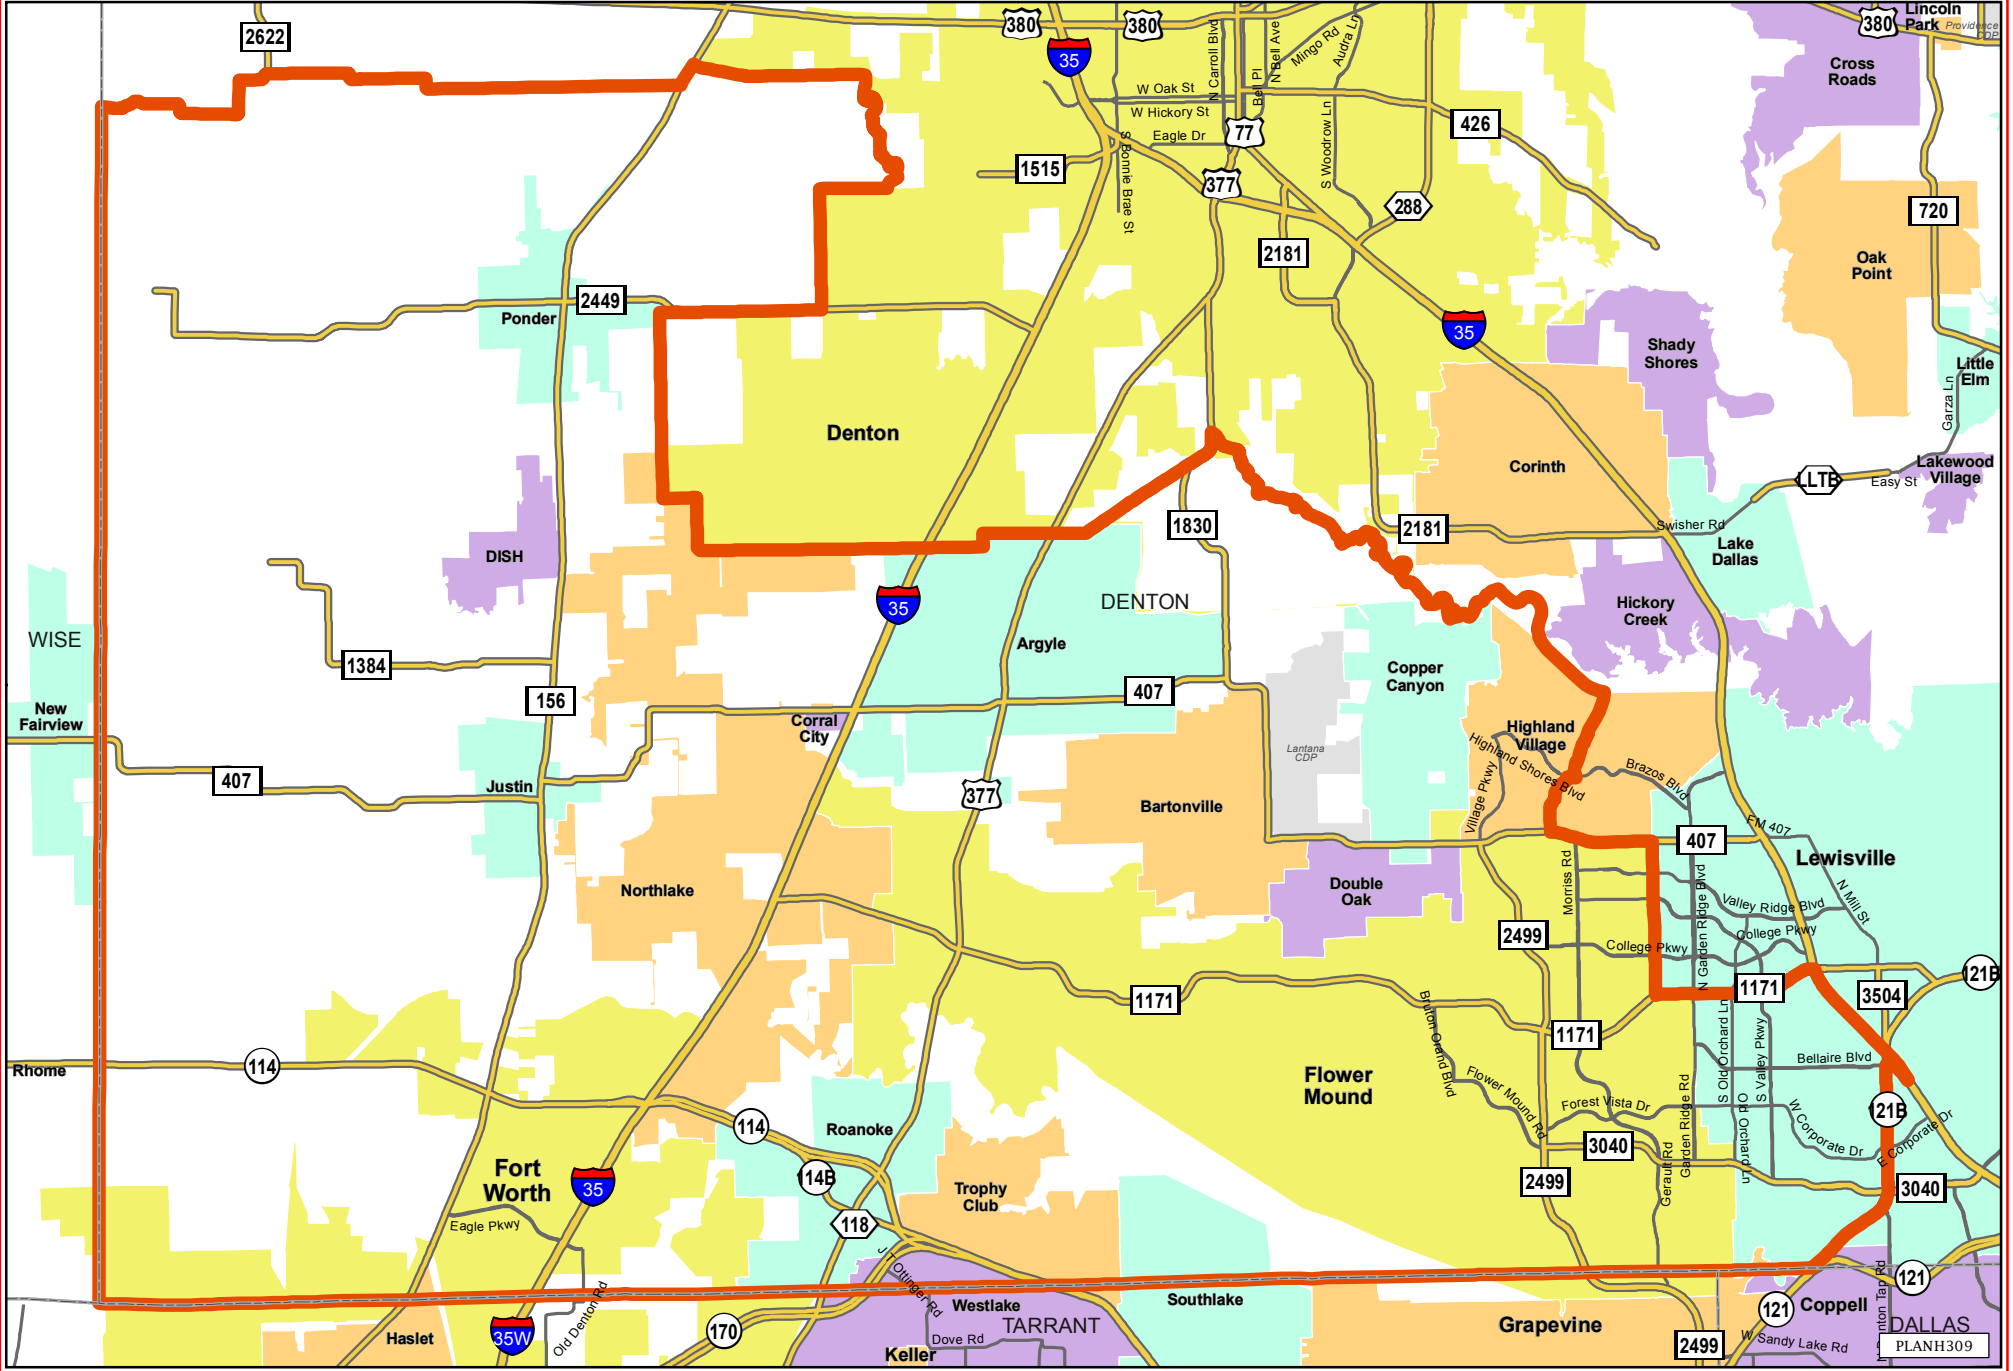

Texas Legislature

# HOUSE DISTRICT 63

PLANH309